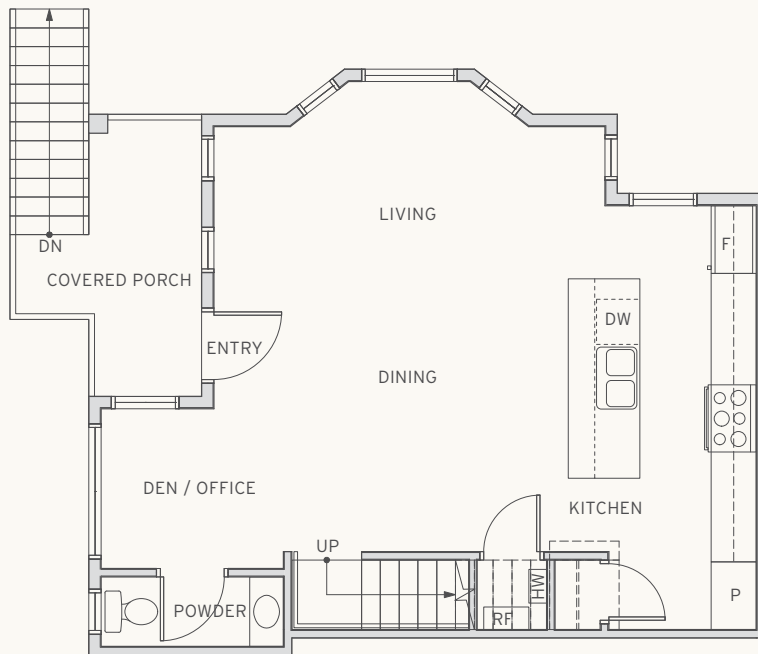

HERITAGE

MAGUIRE · BAYNE · ELSON

Maguire Plan A

2 Bedroom + Den + 2.5 Bath • Interior: 1257 Sq Ft • Exterior: 71 Sq Ft • Total: 1328 Sq Ft

LEVEL 2

LEVEL 1

HERITAGEBYFORMWERKS.COM

The quality of the homes at Heritage are built by the developer FB Burrard Development Limited Partnership. The builder reserves the right to make modifications and changes should they be necessary. Dimensions, sizes, specifications, layouts and materials are approximate only and subject to change without notice. E.&O.E.