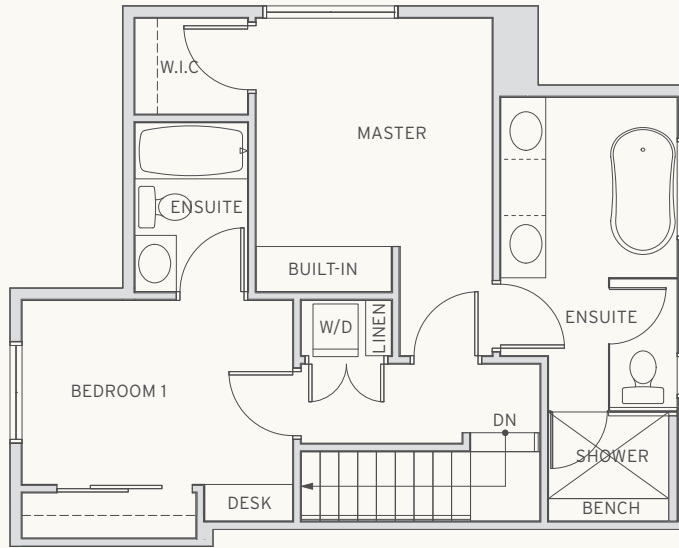

HERITAGE

MAGUIRE · BAYNE · ELSON

Maguire Plan A

2 Bedroom + Den + 2.5 Bath • Interior: 1257 Sq Ft • Exterior: 71 Sq Ft • Total: 1328 Sq Ft

LEVEL 2

LEVEL 1

HERITAGEBYFORMWERKS.COM

The quality of the homes at Heritage are built by the developer FB Burrard Development Limited Partnership. The builder reserves the right to make modifications and changes should they be necessary. Dimensions, sizes, specifications, layouts and materials are approximate only and subject to change without notice. E.&O.E.