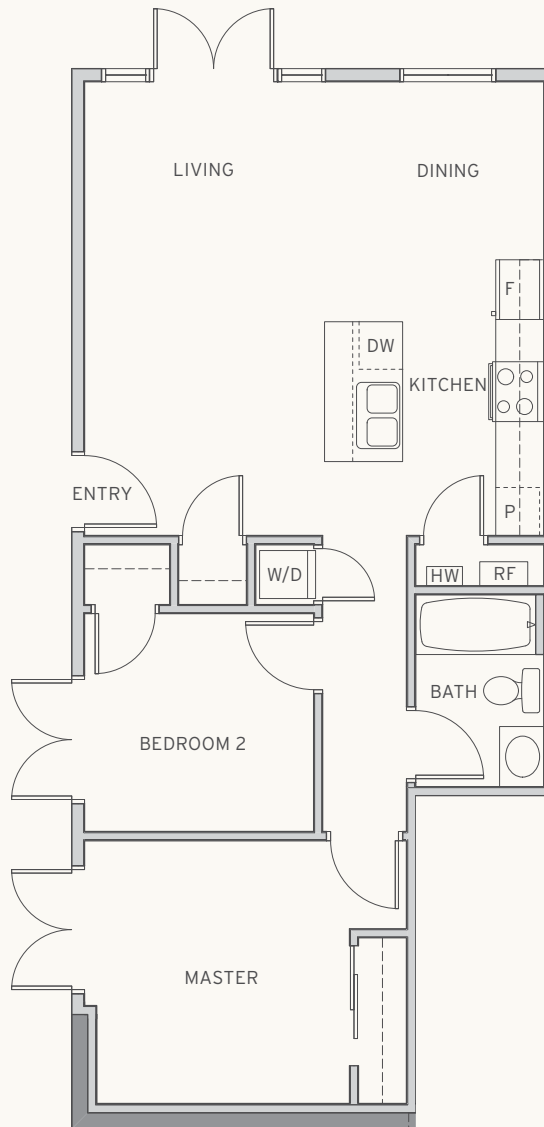

HERITAGE

MAGUIRE · BAYNE · ELSON

Elson Plan I

2 Bedroom + 1 Bath • Interior: 806 Sq Ft • Exterior: 227 Sq Ft • Total: 1033 Sq Ft

HERITAGEBYFORMWERKS.COM

The quality of the homes at Heritage are built by the developer FB Burrard Development Limited Partnership. The builder reserves the right to make modifications and changes should they be necessary. Dimensions, sizes, specifications, layouts and materials are approximate only and subject to change without notice. E.&O.E.