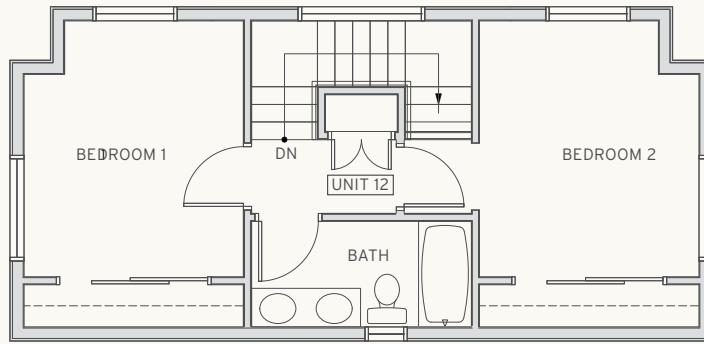

HERITAGE

MAGUIRE · BAYNE · ELSON

Elson Carriage Home

3 Bedroom + 2 Bath • Interior: 1100 Sq Ft • Exterior: 74 Sq Ft • Total: 1174 Sq Ft

LEVEL 2

LEVEL 1

HERITAGEBYFORMWERKS.COM

The quality of the homes at Heritage are built by the developer FB Burrard Development Limited Partnership. The builder reserves the right to make modifications and changes should they be necessary. Dimensions, sizes, specifications, layouts and materials are approximate only and subject to change without notice. E.&O.E.