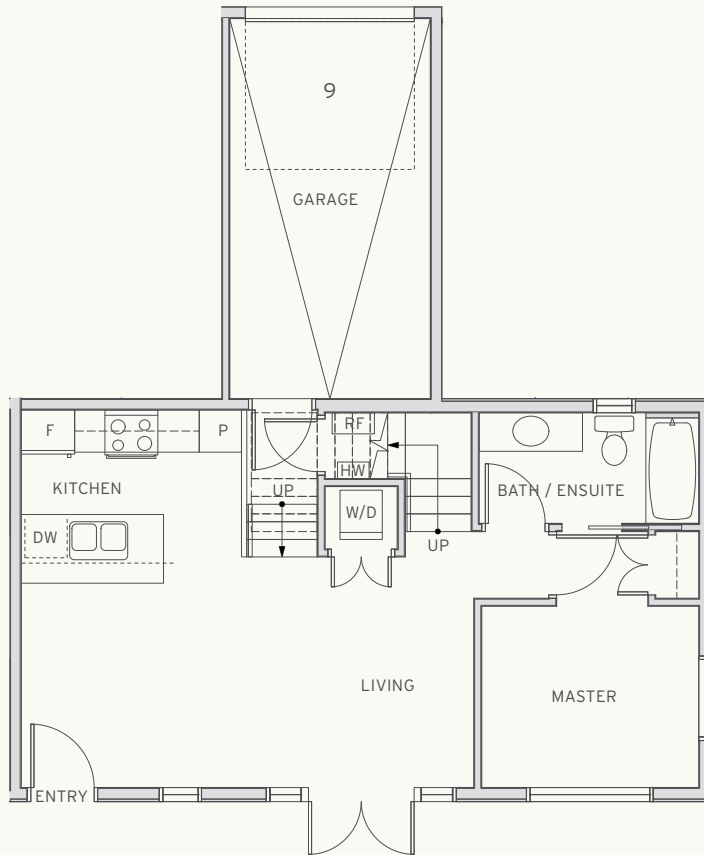

HERITAGE

MAGUIRE · BAYNE · ELSON

Elson Carriage Home

3 Bedroom + 2 Bath • Interior: 1100 Sq Ft • Exterior: 74 Sq Ft • Total: 1174 Sq Ft

LEVEL 2

LEVEL 1

HERITAGEBYFORMWERKS.COM

The quality of the homes at Heritage are built by the developer FB Burrard Development Limited Partnership. The builder reserves the right to make modifications and changes should they be necessary. Dimensions, sizes, specifications, layouts and materials are approximate only and subject to change without notice. E.&O.E.