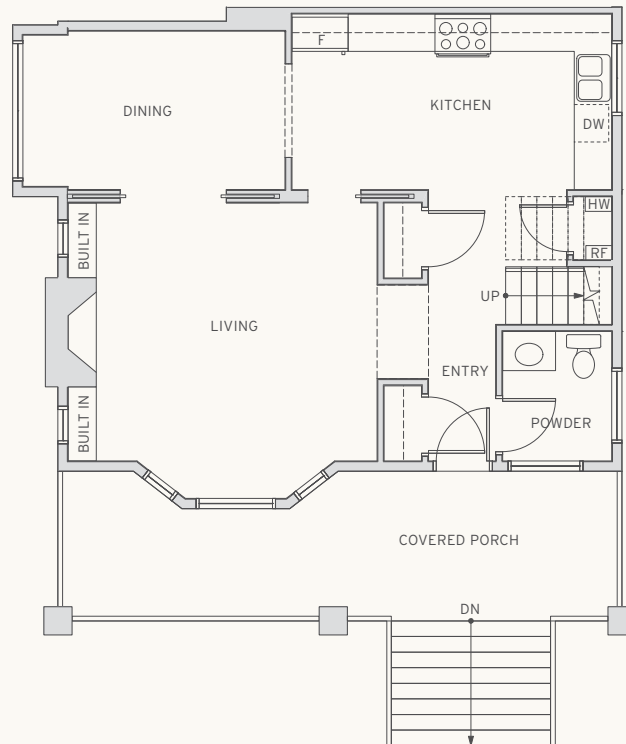

HERITAGE

MAGUIRE · BAYNE · ELSON

Maguire Plan B

3 Bedroom + 2.5 Bath • Interior: 1647 Sq Ft • Exterior: 222 Sq Ft • Total: 1869 Sq Ft

LEVEL 2

LEVEL 1

HERITAGEBYFORMWERKS.COM

The quality of the homes at Heritage are built by the developer FB Burrard Development Limited Partnership. The builder reserves the right to make modifications and changes should they be necessary. Dimensions, sizes, specifications, layouts and materials are approximate only and subject to change without notice. E.&O.E.