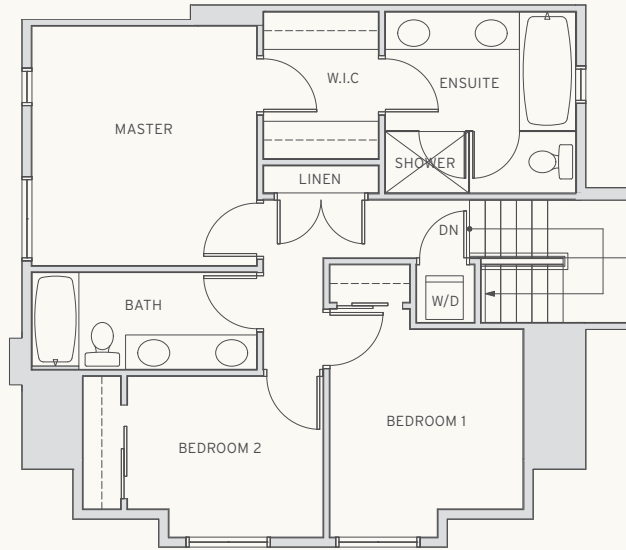

HERITAGE

MAGUIRE · BAYNE · ELSON

Maguire Plan B

3 Bedroom + 2.5 Bath • Interior: 1647 Sq Ft • Exterior: 222 Sq Ft • Total: 1869 Sq Ft

LEVEL 2

LEVEL 1

HERITAGEBYFORMWERKS.COM

The quality of the homes at Heritage are built by the developer FB Burrard Development Limited Partnership. The builder reserves the right to make modifications and changes should they be necessary. Dimensions, sizes, specifications, layouts and materials are approximate only and subject to change without notice. E.&O.E.