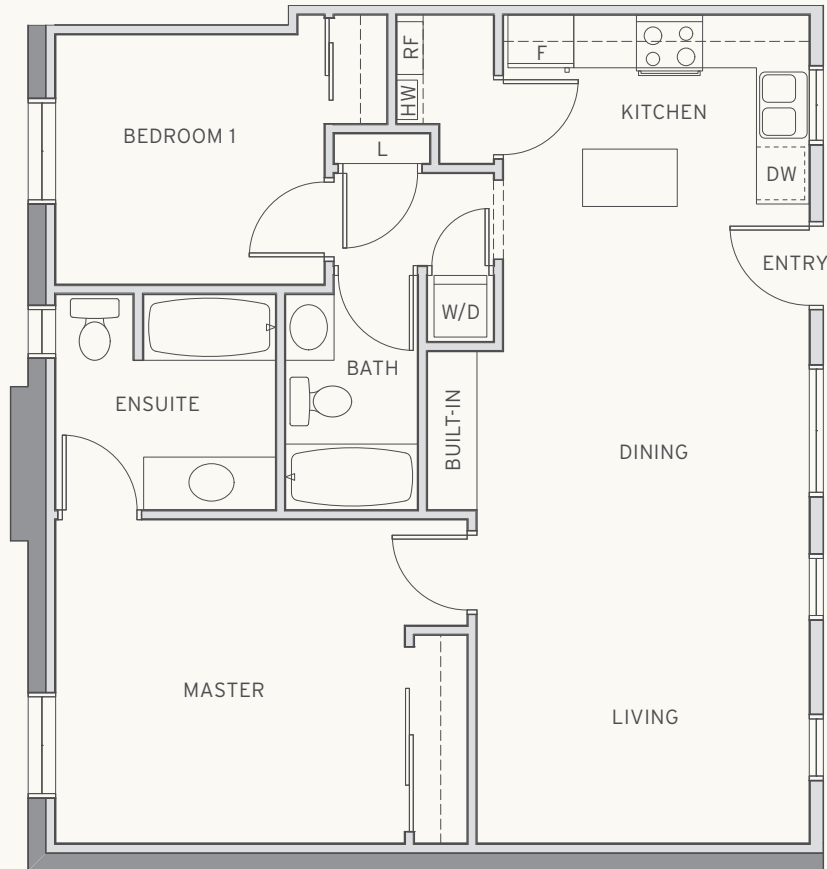

HERITAGE

MAGUIRE · BAYNE · ELSON

Maguire Plan C

2 Bedroom + 2 Bath • Interior: 981 Sq Ft • Exterior: 97 Sq Ft • Total: 1078 Sq Ft

HERITAGEBYFORMWERKS.COM

The quality of the homes at Heritage are built by the developer FB Burrard Development Limited Partnership. The builder reserves the right to make modifications and changes should they be necessary. Dimensions, sizes, specifications, layouts and materials are approximate only and subject to change without notice. E.&O.E.