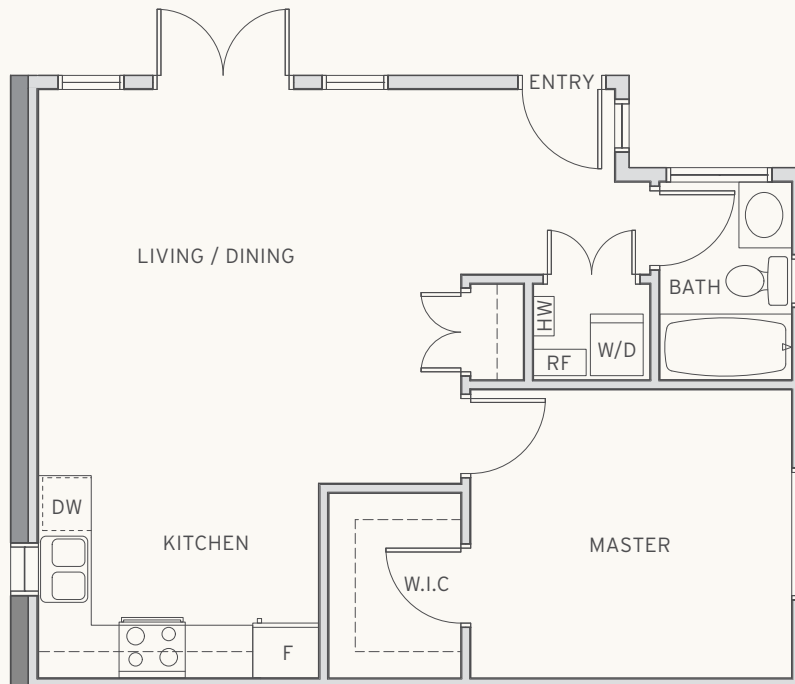

## Maguire Plan D

1 Bedroom + 1 Bath • Interior: 683 Sq Ft • Exterior: 143 Sq Ft • Total: 826 Sq Ft

HERITAGEBYFORMWERKS.COM

The quality of the homes at Heritage are built by the developer FB Burrard Development Limited Partnership. The builder reserves the right to make modifications and changes should they be necessary. Dimensions, sizes, specifications, layouts and materials are approximate only and subject to change without notice. E.&O.E.