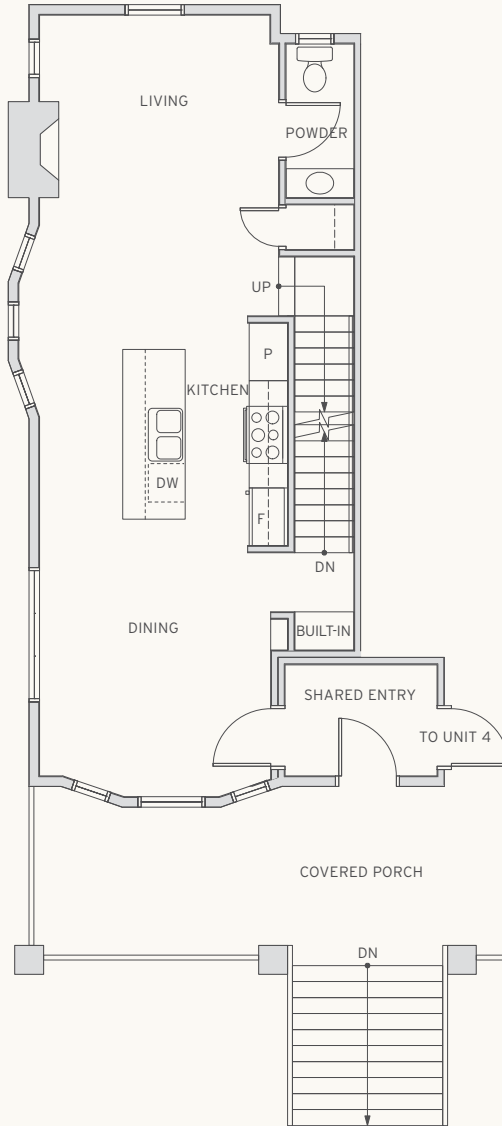

## Bayne Plan E

4 Bedroom + 3.5 Bath + Flex • Interior: 2268 Sq Ft • Exterior: 357 Sq Ft • Total: 2625 Sq Ft

BASEMENT

LEVEL 1

LEVEL 2

HERITAGEBYFORMWERKS.COM

The quality of the homes at Heritage are built by the developer FB Burrard Development Limited Partnership. The builder reserves the right to make modifications and changes should they be necessary. Dimensions, sizes, specifications, layouts and materials are approximate only and subject to change without notice. E.&O.E.