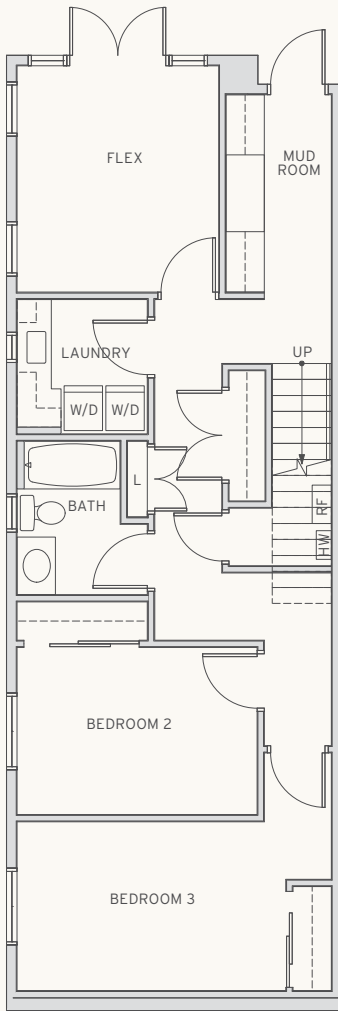

## Bayne Plan E

4 Bedroom + 3.5 Bath + Flex • Interior: 2268 Sq Ft • Exterior: 357 Sq Ft • Total: 2625 Sq Ft

BASEMENT

LEVEL 1

LEVEL 2

HERITAGEBYFORMWERKS.COM

The quality of the homes at Heritage are built by the developer FB Burrard Development Limited Partnership. The builder reserves the right to make modifications and changes should they be necessary. Dimensions, sizes, specifications, layouts and materials are approximate only and subject to change without notice. E.&O.E.