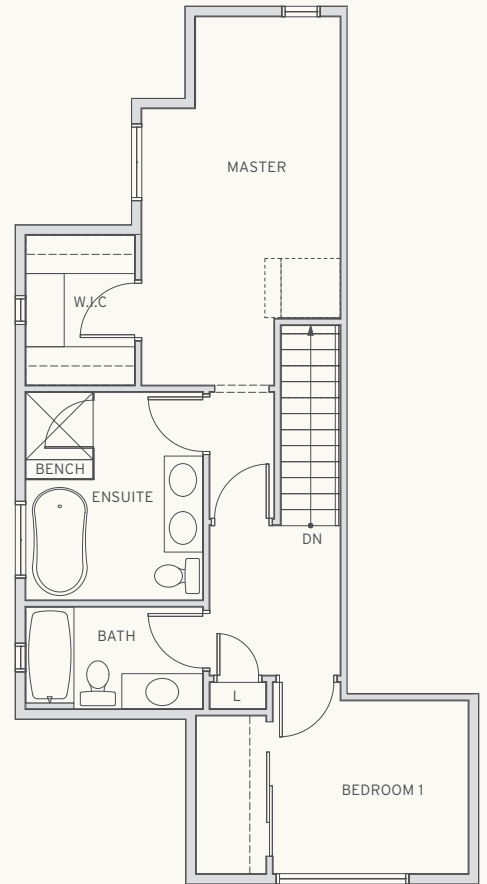

## Bayne Plan E

4 Bedroom + 3.5 Bath + Flex • Interior: 2268 Sq Ft • Exterior: 357 Sq Ft • Total: 2625 Sq Ft

BASEMENT

LEVEL 1

LEVEL 2

HERITAGEBYFORMWERKS.COM

The quality of the homes at Heritage are built by the developer FB Burrard Development Limited Partnership. The builder reserves the right to make modifications and changes should they be necessary. Dimensions, sizes, specifications, layouts and materials are approximate only and subject to change without notice. E.&O.E.