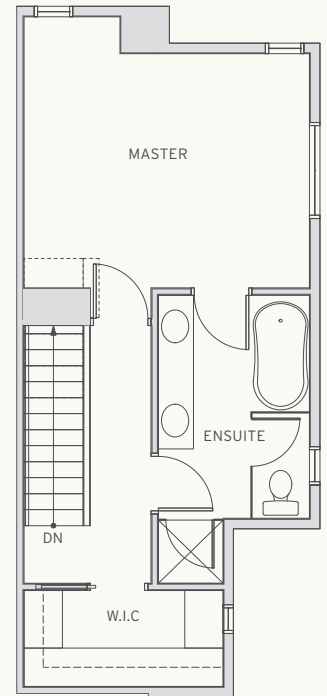

## Bayne Plan F

3 Bedroom + 2.5 Bath + Flex • Interior: 2028 Sq Ft • Exterior: 285 Sq Ft • Total: 2313 Sq Ft

BASEMENT

LEVEL 1

LEVEL 2

HERITAGEBYFORMWERKS.COM

The quality of the homes at Heritage are built by the developer FB Burrard Development Limited Partnership. The builder reserves the right to make modifications and changes should they be necessary. Dimensions, sizes, specifications, layouts and materials are approximate only and subject to change without notice. E.&O.E.