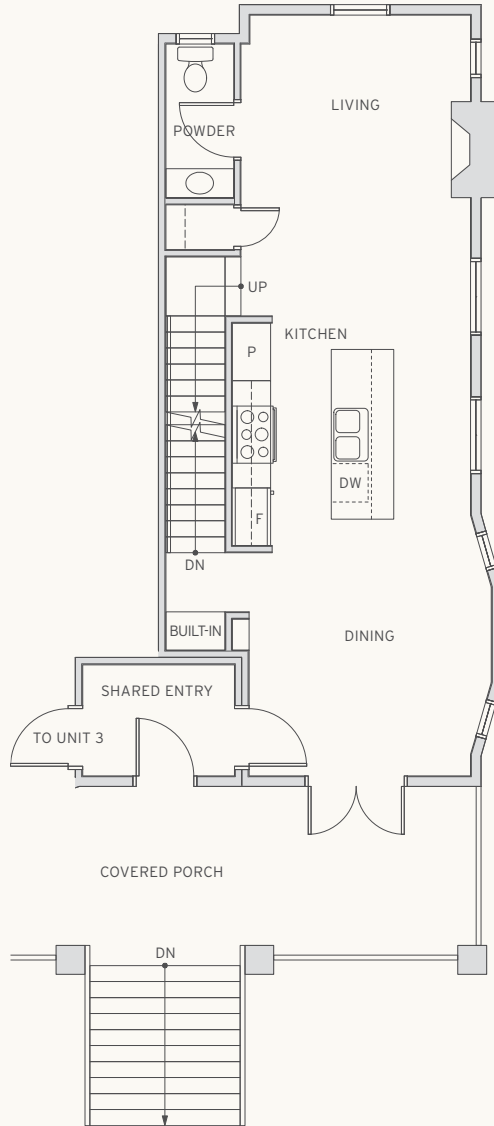

## Bayne Plan F

3 Bedroom + 2.5 Bath + Flex • Interior: 2028 Sq Ft • Exterior: 285 Sq Ft • Total: 2313 Sq Ft

BASEMENT

LEVEL 1

LEVEL 2

HERITAGEBYFORMWERKS.COM

The quality of the homes at Heritage are built by the developer FB Burrard Development Limited Partnership. The builder reserves the right to make modifications and changes should they be necessary. Dimensions, sizes, specifications, layouts and materials are approximate only and subject to change without notice. E.&O.E.