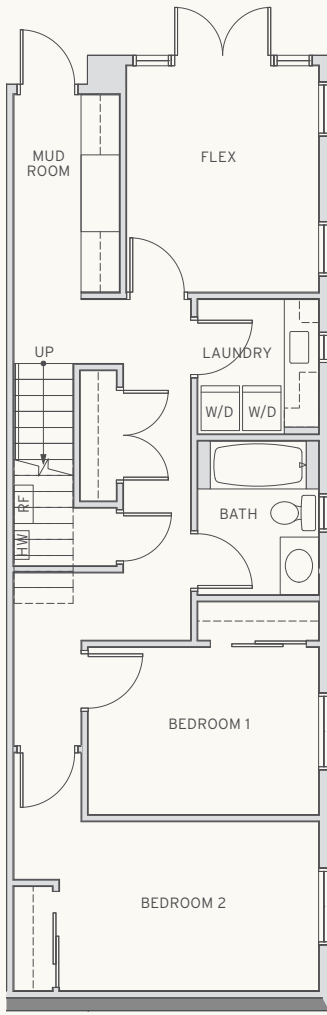

# HERITAGE

MAGUIRE · BAYNE · ELSON

## Bayne Plan F

3 Bedroom + 2.5 Bath + Flex • Interior: 2028 Sq Ft • Exterior: 285 Sq Ft • Total: 2313 Sq Ft

BASEMENT

LEVEL 1

LEVEL 2

HERITAGEBYFORMWERKS.COM

The quality of the homes at Heritage are built by the developer FB Burrard Development Limited Partnership. The builder reserves the right to make modifications and changes should they be necessary. Dimensions, sizes, specifications, layouts and materials are approximate only and subject to change without notice. E.&O.E.