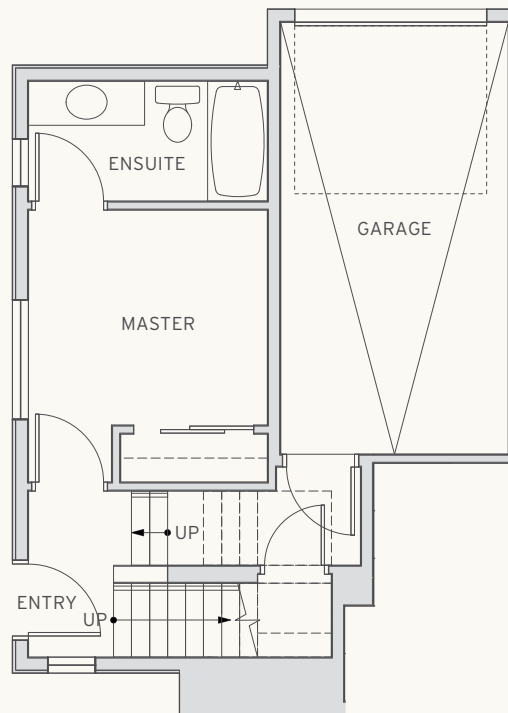

HERITAGE

MAGUIRE · BAYNE · ELSON

Bayne Carriage Home

2 Bedroom + 2 Bath • Interior: 1095 Sq Ft • Exterior: 65 Sq Ft • Total: 1160 Sq Ft

LEVEL 2

LEVEL 1

HERITAGEBYFORMWERKS.COM

The quality of the homes at Heritage are built by the developer FB Burrard Development Limited Partnership. The builder reserves the right to make modifications and changes should they be necessary. Dimensions, sizes, specifications, layouts and materials are approximate only and subject to change without notice. E.&O.E.