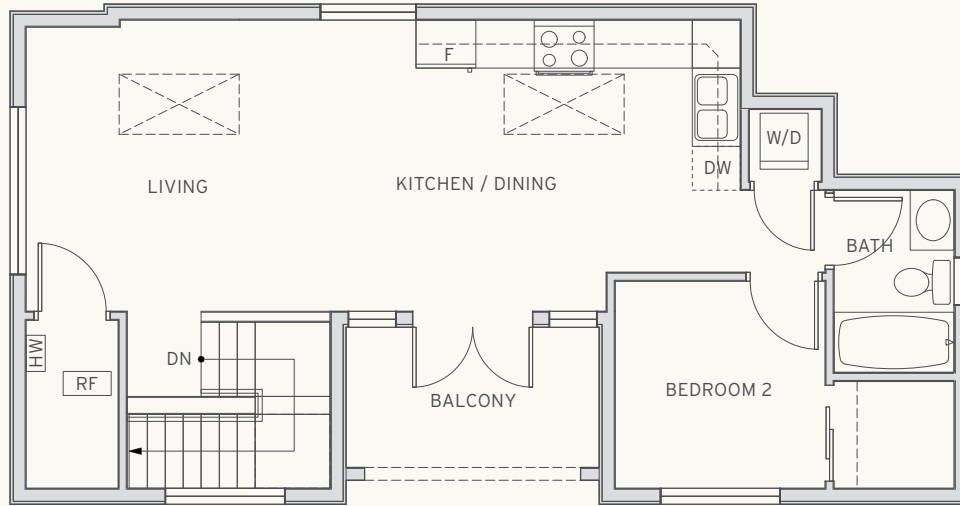

HERITAGE

MAGUIRE · BAYNE · ELSON

Bayne Carriage Home

2 Bedroom + 2 Bath • Interior: 1095 Sq Ft • Exterior: 65 Sq Ft • Total: 1160 Sq Ft

LEVEL 2

LEVEL 1

HERITAGEBYFORMWERKS.COM

The quality of the homes at Heritage are built by the developer FB Burrard Development Limited Partnership. The builder reserves the right to make modifications and changes should they be necessary. Dimensions, sizes, specifications, layouts and materials are approximate only and subject to change without notice. E.&O.E.