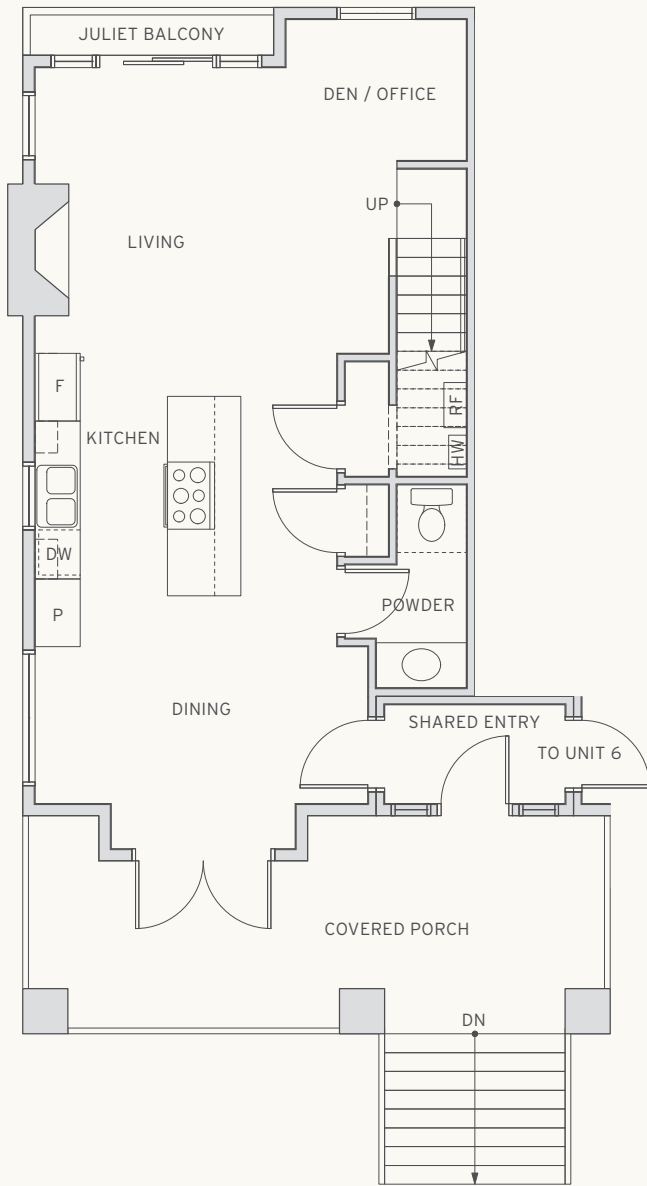

HERITAGE

MAGUIRE · BAYNE · ELSON

Elson Plan G

2 Bedroom + Den + 2.5 Bath • Interior: 1425 Sq Ft • Exterior: 214 Sq Ft • Total: 1639 Sq Ft

LEVEL 1

LEVEL 2

HERITAGEBYFORMWERKS.COM

The quality of the homes at Heritage are built by the developer FB Burrard Development Limited Partnership. The builder reserves the right to make modifications and changes should they be necessary. Dimensions, sizes, specifications, layouts and materials are approximate only and subject to change without notice. E.&O.E.