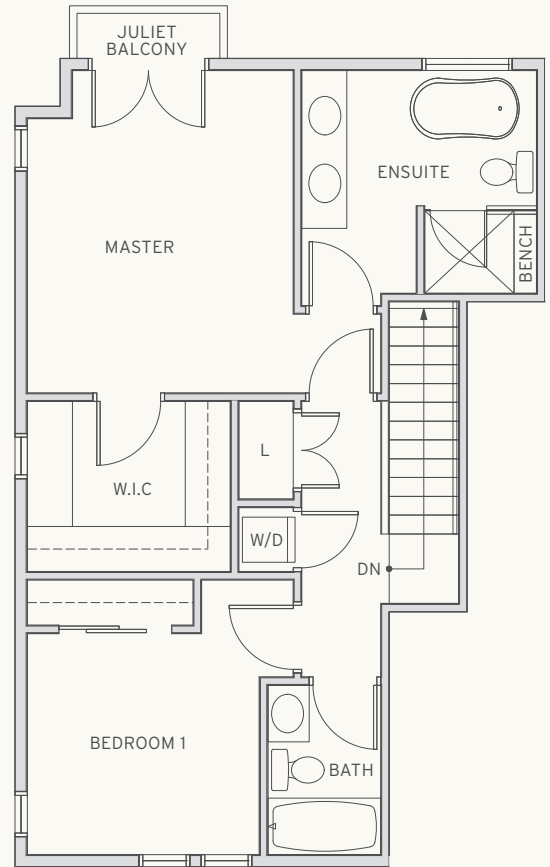

HERITAGE

MAGUIRE · BAYNE · ELSON

Elson Plan G

2 Bedroom + Den + 2.5 Bath • Interior: 1425 Sq Ft • Exterior: 214 Sq Ft • Total: 1639 Sq Ft

LEVEL 1

LEVEL 2

HERITAGEBYFORMWERKS.COM

The quality of the homes at Heritage are built by the developer FB Burrard Development Limited Partnership. The builder reserves the right to make modifications and changes should they be necessary. Dimensions, sizes, specifications, layouts and materials are approximate only and subject to change without notice. E.&O.E.