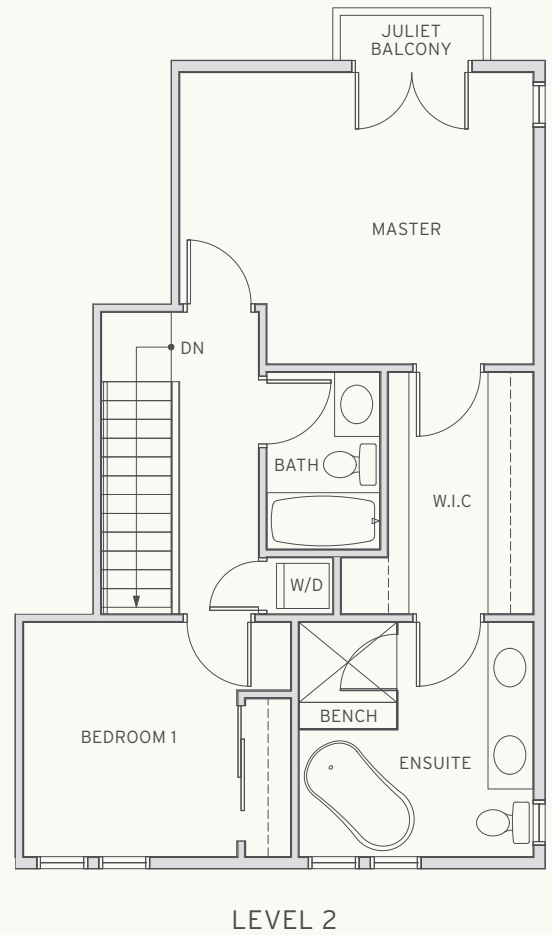

## Elson Plan H

2 Bedroom + Den + 2.5 Bath • Interior: 1433 Sq Ft • Exterior: 57 Sq Ft • Total: 1490 Sq Ft

HERITAGEBYFORMWERKS.COM

The quality of the homes at Heritage are built by the developer FB Burrard Development Limited Partnership. The builder reserves the right to make modifications and changes should they be necessary. Dimensions, sizes, specifications, layouts and materials are approximate only and subject to change without notice. E.&O.E.