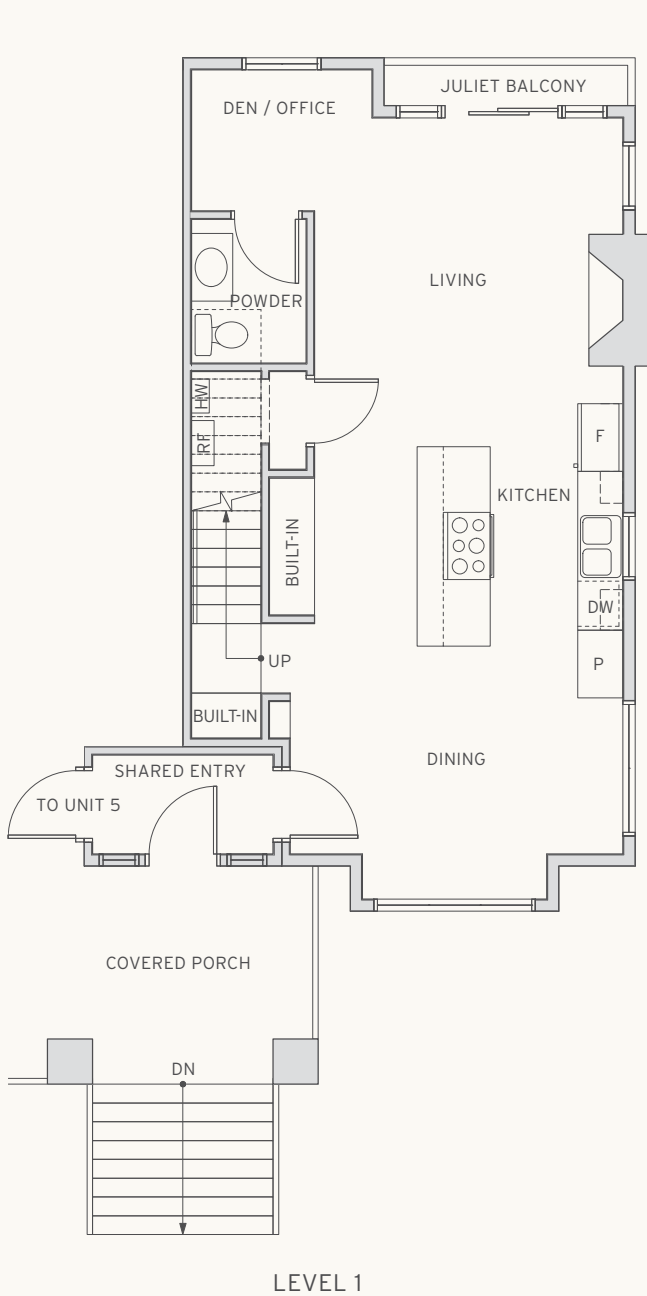

## Elson Plan H

2 Bedroom + Den + 2.5 Bath • Interior: 1433 Sq Ft • Exterior: 57 Sq Ft • Total: 1490 Sq Ft

HERITAGEBYFORMWERKS.COM

The quality of the homes at Heritage are built by the developer FB Burrard Development Limited Partnership. The builder reserves the right to make modifications and changes should they be necessary. Dimensions, sizes, specifications, layouts and materials are approximate only and subject to change without notice. E.&O.E.