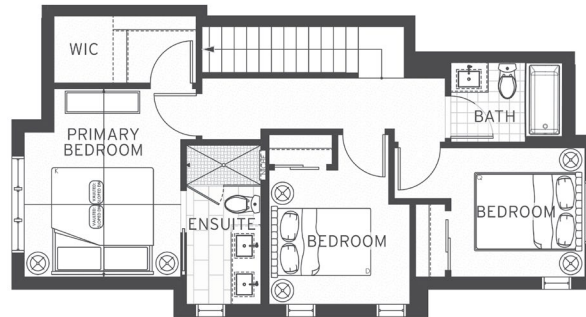

HERITAGE

KERRISDALE, VANCOUVER

Plan D1-B

3 Bedroom + 2.5 Bath + Flex • Interior: 1,718 Sq Ft • Exterior: 187 Sq Ft • Total: 1,905 Sq Ft

HERITAGEBYFORMWERKS.COM

Square footage is based on architectural plans, strata plans may differ. Select upgrades may cause ceiling drops.
 The homes at Heritage are built by the developer Formwerks Boutique West Boulevard Development LP. The builder reserves the right to make modifications and changes should they be necessary. Dimensions, sizes, specifications, layouts and materials are approximate only and subject to change without notice. E.&O.E.