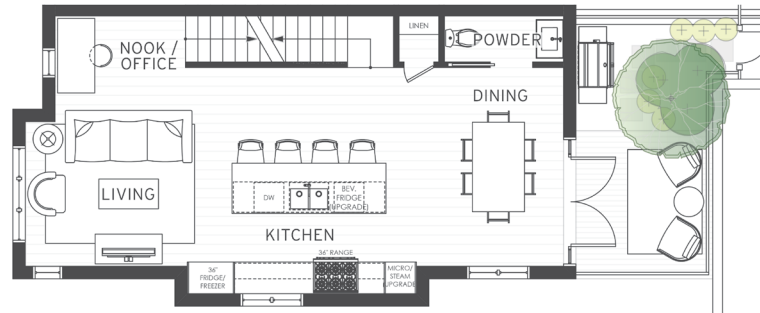

HERITAGE

KERRISDALE, VANCOUVER

Plan D1-B

3 Bedroom + 2.5 Bath + Flex • Interior: 1,718 Sq Ft • Exterior: 187 Sq Ft • Total: 1,905 Sq Ft

HERITAGEBYFORMWERKS.COM

Square footage is based on architectural plans, strata plans may differ. Select upgrades may cause ceiling drops.
 The homes at Heritage are built by the developer Formwerks Boutique West Boulevard Development LP. The builder reserves the right to make modifications and changes should they be necessary. Dimensions, sizes, specifications, layouts and materials are approximate only and subject to change without notice. E.&O.E.