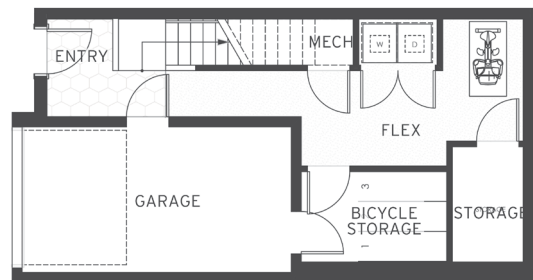

HERITAGE

KERRISDALE, VANCOUVER

Plan D1-B

3 Bedroom + 2.5 Bath + Flex • Interior: 1,718 Sq Ft • Exterior: 187 Sq Ft • Total: 1,905 Sq Ft

HERITAGEBYFORMWERKS.COM

Square footage is based on architectural plans, strata plans may differ. Select upgrades may cause ceiling drops.
 The homes at Heritage are built by the developer Formwerks Boutique West Boulevard Development LP. The builder reserves the right to make modifications and changes should they be necessary. Dimensions, sizes, specifications, layouts and materials are approximate only and subject to change without notice. E.&O.E.