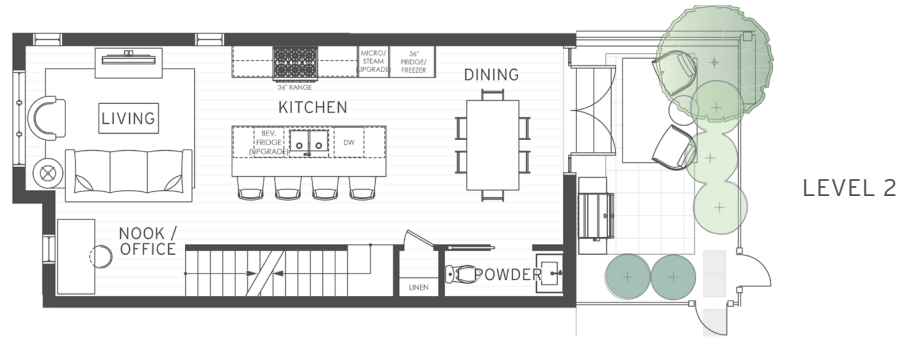

## Plan D1-A

3 Bedroom + 2.5 Bath + Flex • Interior: 1,718 Sq Ft • Exterior: 184 Sq Ft • Total: 1,902 Sq Ft

HERITAGEBYFORMWERKS.COM

Square footage is based on architectural plans, strata plans may differ. Select upgrades may cause ceiling drops.