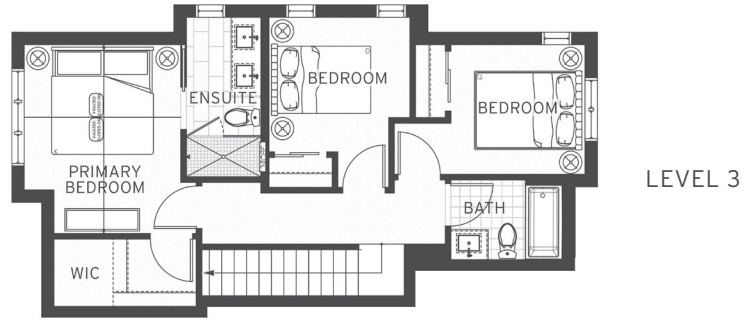

## Plan D1-A

3 Bedroom + 2.5 Bath + Flex • Interior: 1,718 Sq Ft • Exterior: 184 Sq Ft • Total: 1,902 Sq Ft

HERITAGEBYFORMWERKS.COM

Square footage is based on architectural plans, strata plans may differ. Select upgrades may cause ceiling drops.